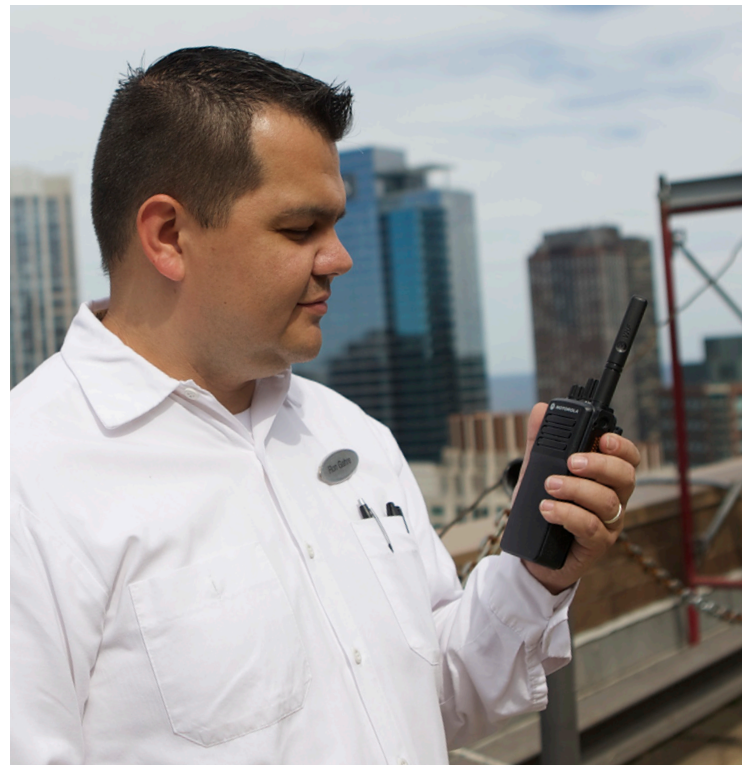

MOTOTRBO™ TWO-WAY RADIOS AT A GLANCE

MOTOTRBO DIGITAL RADIOS

CONNECT YOUR ENTIRE OPERATION SEAMLESSLY, SAFELY AND EFFICIENTLY

Whatever you do, wherever you work, be more efficient, productive and safe with the unparalleled performance of MOTOTRBO professional radios. They deliver advanced digital technology for real-time voice and data communications along with the industry's largest portfolio of data applications. Now you can communicate instantly, coordinate seamlessly and work efficiently. From ultra-light portables to extra-tough mobiles, you'll find the right device to get the job done right.

CRYSTAL-CLEAR AUDIO

Experience superb audio in the loudest environments. Intelligent Audio automatically adjusts radio volume up and down. Noise Suppression filters out background sounds so you hear and be heard clearly.