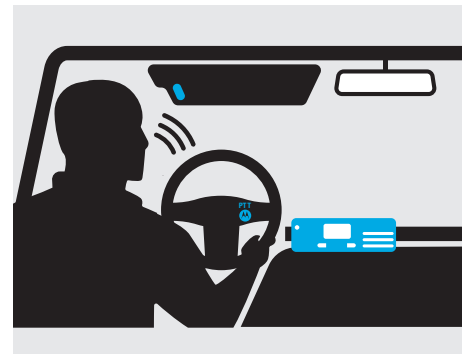

A delivery driver uses his XiR M3188 mobile radio to double-check an address. The visor mic and steering wheel-mounted PTT button let him communicate safely while driving.

YOU'RE SHARPER, CONNECTED

SL1M PORTABLE RADIO