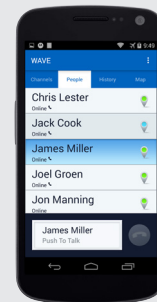

Private Call