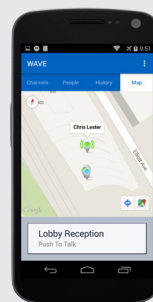

WAVE™ WORK GROUP COMMUNICATIONS

With wireline integration to MOTOTRBO Connect Plus and Capacity Plus systems, WAVE Work Group Communications lets your mobile and office workers connect with simple, secure and affordable broadband push-to-talk (PTT), wherever they are.

WAVE 3000

EXTEND MOTOTRBO TO SMARTPHONES AND TABLETS

WAVE 3000 delivers instant and secure broadband PTT communications for small to medium businesses. Whether you're communicating with MOTOTRBO radio users or with other smartphone users, WAVE 3000 makes it simple and affordable. WAVE 3000 can be integrated with your MOTOTRBO Connect Plus and Capacity Plus systems, but can also be used as a standalone broadband PTT solution where radios are not required.

TURN YOUR APPLE OR ANDROID DEVICE INTO A MULTI-CHANNEL PTT HANDSET

Not everyone needs or wants to carry a radio handset. But they do want instant, secure access to important communications wherever they are. With a WAVE Mobile Communicator installed on a smartphone, tablet or custom handheld, any user can access MOTOTRBO communications from any location, talking with groups of other users or individuals as required.

WAVE MOBILE COMMUNICATOR FOR WAVE 3000

Mapping