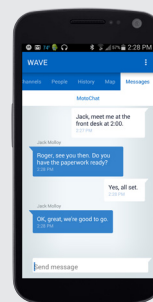

WAVE™ WORK GROUP COMMUNICATIONS

With wireline integration to MOTOTRBO Connect Plus and Capacity Plus systems, WAVE Work Group Communications lets your mobile and office workers connect with simple, secure and affordable broadband push-to-talk (PTT), wherever they are.

WAVE 3000

EXTEND MOTOTRBO TO SMARTPHONES AND TABLETS

WAVE 3000 delivers instant and secure broadband PTT communications for small to medium businesses. Whether you're communicating with MOTOTRBO radio users or with other smartphone users, WAVE 3000 makes it simple and affordable. WAVE 3000 can be integrated with your MOTOTRBO Connect Plus and Capacity Plus systems, but can also be used as a standalone broadband PTT solution where radios are not required.

TURN YOUR APPLE OR ANDROID DEVICE INTO A MULTI-CHANNEL PTT HANDSET

Not everyone needs or wants to carry a radio handset. But they do want instant, secure access to important communications wherever they are. With a WAVE Mobile Communicator installed on a smartphone, tablet or custom handheld, any user can access MOTOTRBO communications from any location, talking with groups of other users or individuals as required.

WAVE MOBILE COMMUNICATOR FOR WAVE 3000

Group Text